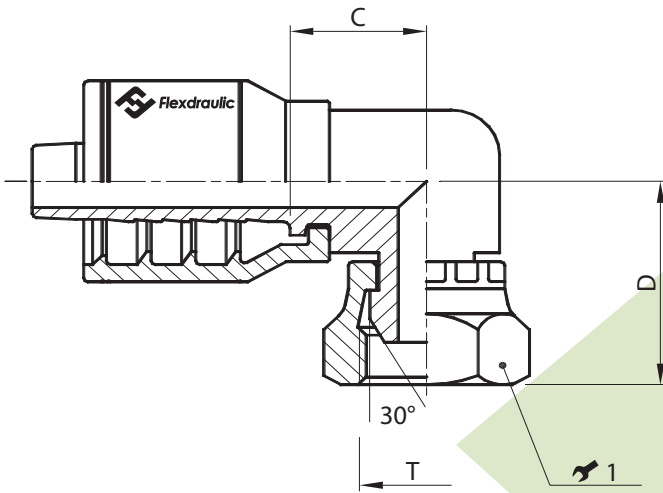

BSPP (British Standard Pipe Parallel)

BSPP Female Swivel - 90° Compact Elbow (30° Cone Seat)

Part #	Hose I.D.		BSPP Thread (T)	Cutoff (C)	Drop (D)	Wrench	
	Inch	Size				1 (Inch) 1 (mm)	
A04-74PZ	1/4"	-04	1/4" - 19	0.69"	1.19"	3/4"	19
A06-76PZ	3/8"	-06	3/8" - 19	0.85"	1.26"	7/8"	22
A08-78PZ	1/2"	-08	1/2" - 14	1.00"	1.45"	1 1/16"	27
A10-80PZ	5/8"	-10	5/8" - 14	0.89"	1.41"	1 1/8"	28
A12-82PZ	3/4"	-12	3/4" - 14	1.04"	1.77"	1 1/4"	32
A16-86PZ	1"	-16	1" - 11	1.20"	1.77"	1 1/2"	38

One Piece Bite The Wire